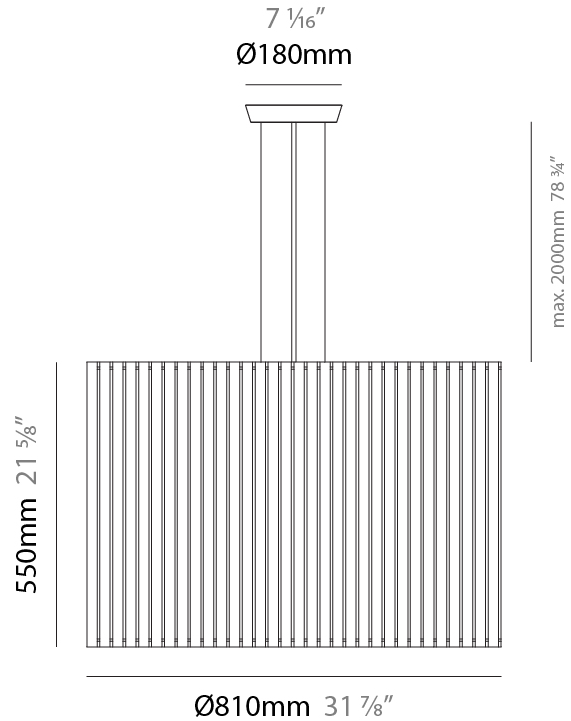

LUZ OCULTA WOOD SUSPENSION

D51035- _____ - _____
base number   Finish   Finish
                         Options   Options

1. To build a product code in our configurator select the specify button on the base model # product page
2. To build a manual product code on this datasheet choose from the options listed below in blue font and add the suffix to the base model #

GENERAL

Series: Luz Oculta
Subseries: Luz Oculta Wood
Brand: Fambuena
Division: Design
Mounting Type: Suspension
Mounting Location: Ceiling
Subcategory: Pendant

PHYSICAL

Shape: Rectangle
Diameter (mm): 810
Diameter (in): 31 ⁷/₈
Height (mm): 550
Height (in): 21 ⁵/₈
Light Distribution: Direct / Indirect
Fixture Finish: [DOW](#) / [NAT](#)
Holder Finish: [BRA](#) / [BRZ](#)
Fixture Material: Metal / Wood
Cable Details: Cable length 2000mm / 79"

ELECTRICAL

Number of Lamps: 3
Lamp Type: LED Retrofit
Lamp Shape: A19
Bulb Included: Bulb Not Included
Total Output Wattage (W): 36
Max. Wattage Per Lamp (W): 12
Lamp Base: E26
Input Voltage (V): 120
Upon Request: 277Vac / GU24

LED

OPTICAL

RATINGS AND CERTIFICATIONS

Certified By: Certified for North American Standards
IP rating: IP20