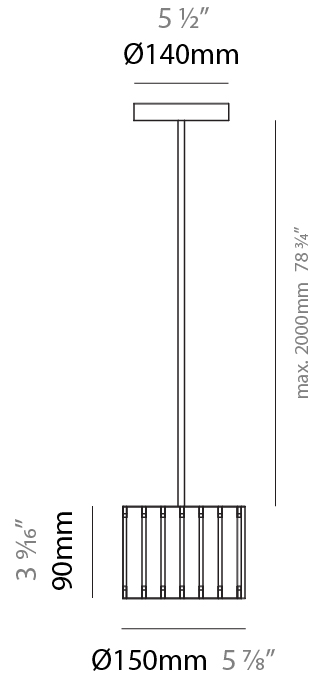

LUZ OCULTA WOOD SUSPENSION

D51043- -

base number   Finish Options   Finish Options

1. To build a product code in our configurator select the specify button on the base model # product page
2. To build a manual product code on this datasheet choose from the options listed below in blue font and add the suffix to the base model #

GENERAL

Series: Luz Oculta
Subseries: Luz Oculta Wood
Brand: Fambuena
Division: Design
Mounting Type: Suspension
Mounting Location: Ceiling
Subcategory: Pendant

PHYSICAL

Shape: Rectangle
Diameter (mm): 150
Diameter (in): 5 7/8
Height (mm): 90
Height (in): 3 9/16
Light Distribution: Direct / Indirect
Fixture Finish: [DOW / NAT](#)
Holder Finish: BRA / BRZ
Fixture Material: Metal / Wood
Cable Details: Cable length 2000mm / 79"

ELECTRICAL

Number of Lamps: 1
Lamp Type: LED Retrofit
Lamp Shape: T4
Bulb Included: Bulb Not Included
Max. Wattage Per Lamp (W): 3
Lamp Base: G9
Input Voltage (V): 120

LED

OPTICAL

RATINGS AND CERTIFICATIONS

Certified By: Certified for North American Standards
IP rating: IP20

PROJECT
TYPE
SPECIFIER
QUANTITY
DATE